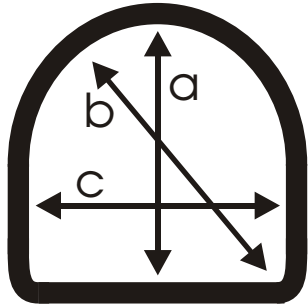

CLASSIC SERIES - TOM & BASS DRUM CASES

CASE	SIZE (in inches)				
	a	b	c	d*	e
8" TOM CASE	9.50	11.25	10.50	9.25	4.50
10" TOM CASE	11.50	13.50	12.00	11.25	4.50
12" TOM CASE	13.25	16.00	14.00	12.00	4.50
13" TOM CASE	14.75	17.75	15.25	12.00	4.50
14" TOM CASE	15.50	18.25	16.00	12.75	4.50
15" TOM CASE	16.00	19.50	17.00	16.25	5.00
16" TOM CASE	17.00	21.00	18.00	18.75	5.00
18" TOM CASE	19.50	22.75	19.50	18.75	5.00
18" MARCHING BASS CASE	19.50	22.75	19.50	18.75	5.00
18" BASS CASE	21.00	25.50	22.00	19.50	5.00
20" MARCHING BASS CASE	21.00	25.50	22.00	19.50	5.00
20" BASS CASE	22.50	27.00	23.50	24.00	5.00
20" EXTENDED BASS CASE	22.50	27.00	23.50	24.00	5.00
22" BASS CASE	25.00	29.50	26.00	25.00	5.00
22" EXTENDED BASS CASE	25.00	29.50	26.00	25.00	5.00
24" BASS CASE	27.00	33.00	28.00	26.50	5.00
24" EXTENDED BASS CASE	27.00	33.00	28.00	26.50	5.00
26" BASS CASE	29.00	34.50	28.50	20.50	5.00
28" BASS CASE	30.25	36.50	31.00	19.25	5.00
30" BASS CASE	31.75	39.50	32.50	20.25	5.00

* Dimension (d) is maximum height available. Cases are cut to match drum depth.

CLASSIC SERIES - SNARE AND TIMBALE CASES

CASE	SIZE (in inches)				
	a	b	c	d*	e
3, 4, & 5 X 14 SNARE CASE	16.00	21.00	16.00	6.50	6.00
6.5 X 14 SNARE CASE	16.00	21.00	16.00	7.50	6.80
8 X 14 SNARE CASE	16.00	21.00	16.00	8.50	7.75
14 & 15" TIMBALE CASE	17.00	22.50	17.00	14.00	5.75
14/15" MARCHING SNARE CASE	17.00	22.50	17.00	14.00	5.75

* Dimension (d) is maximum height available. Cases are cut to match drum depth.