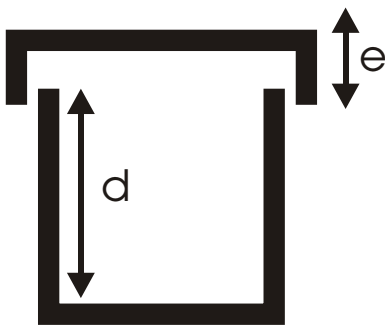

CLASSIC SERIES - TOM & BASS DRUM CASES

CASE	SIZE (in inches)				
	a	b	c	d*	e
8" TOM CASE	9.50	11.25	10.50	9.25	4.50
10" TOM CASE	11.50	13.50	12.00	11.25	4.50
12" TOM CASE	13.25	16.00	14.00	12.00	4.50
13" TOM CASE	14.75	17.75	15.25	12.00	4.50
14" TOM CASE	15.50	18.25	16.00	12.75	4.50
15" TOM CASE	16.00	19.50	17.00	16.25	5.00
16" TOM CASE	17.00	21.00	18.00	18.75	5.00
18" TOM CASE	19.50	22.75	19.50	18.75	5.00
18" MARCHING BASS CASE	19.50	22.75	19.50	18.75	5.00
18" BASS CASE	21.00	25.50	22.00	19.50	5.00
20" MARCHING BASS CASE	21.00	25.50	22.00	19.50	5.00
20" BASS CASE	22.50	27.00	23.50	24.00	5.00
20" EXTENDED BASS CASE	22.50	27.00	23.50	24.00	5.00
22" BASS CASE	25.00	29.50	26.00	25.00	5.00
22" EXTENDED BASS CASE	25.00	29.50	26.00	25.00	5.00
24" BASS CASE	27.00	33.00	28.00	26.50	5.00
24" EXTENDED BASS CASE	27.00	33.00	28.00	26.50	5.00
26" BASS CASE	29.00	34.50	28.50	20.50	5.00
28" BASS CASE	30.25	36.50	31.00	19.25	5.00
30" BASS CASE	31.75	39.50	32.50	20.25	5.00

* Dimension (d) is maximum height available. Cases are cut to match drum depth.

CLASSIC SERIES - SNARE AND TIMBALE CASES

CASE	SIZE (in inches)				
	a	b	c	d*	e
3, 4, & 5 X 14 SNARE CASE	16.00	21.00	16.00	6.50	6.00
6.5 X 14 SNARE CASE	16.00	21.00	16.00	7.50	6.80
8 X 14 SNARE CASE	16.00	21.00	16.00	8.50	7.75
14 & 15" TIMBALE CASE	17.00	22.50	17.00	14.00	5.75
14/15" MARCHING SNARE CASE	17.00	22.50	17.00	14.00	5.75

* Dimension (d) is maximum height available. Cases are cut to match drum depth.