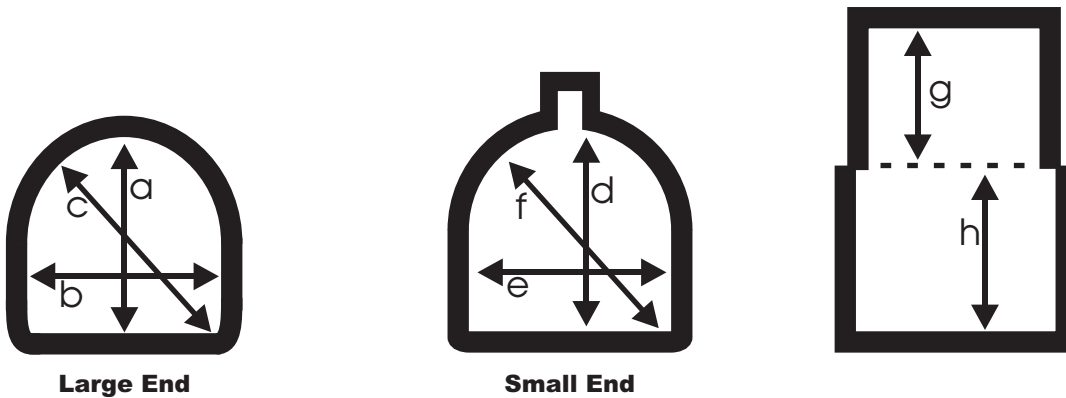

MULTI-TOM CASE				
	CASE	SIZE (in inches)		
		a	b	c*
4200	MULTI-TOM	19.00	17.00	34.00

* Dimension (c) is maximum height available. Cases are cut to match specified depth. Case lids are 5.00" deep.

COMBINATION CASES									
	CASE	SIZE (in inches)							
		a	b	c	d	e	f	g	h
4208P	6/8 COMBO CASE	9.25	11.25	20.50	10.00	4.50	4.50	4.50	4.50
4212P	10/12 COMBO CASE	13.50	14.00	16.00	11.50	12.00	13.50	8.75	11.00

Case lids are 4.50" deep.