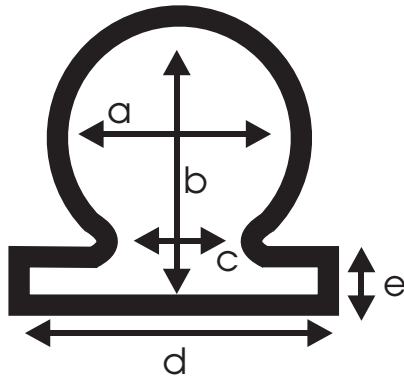

TRIO / QUAD CASES		SIZE (in inches)				
	CASE	SIZE (in inches)				
		a	b	c	d	e
4234	TRIO / QUAD CASE	46.00	11.00	25.00	14.00	5.00
4204	QUAD / QUINT CASE	52.00	18.00	26.00	14.00	5.00

* Dimension (d) is maximum height available. Cases are cut to match specified depth.

STUDENT SNARE CASE		SIZE (in inches)						
	CASE	SIZE (in inches)						
		a	b	c	d	e	f*	g
4105S	STUDENT SNARE CASE	16.50	20.00	8.50	17.00	3.50	6.00	2.50

* Dimension (f) is maximum height available. Cases are cut to match specified depth.